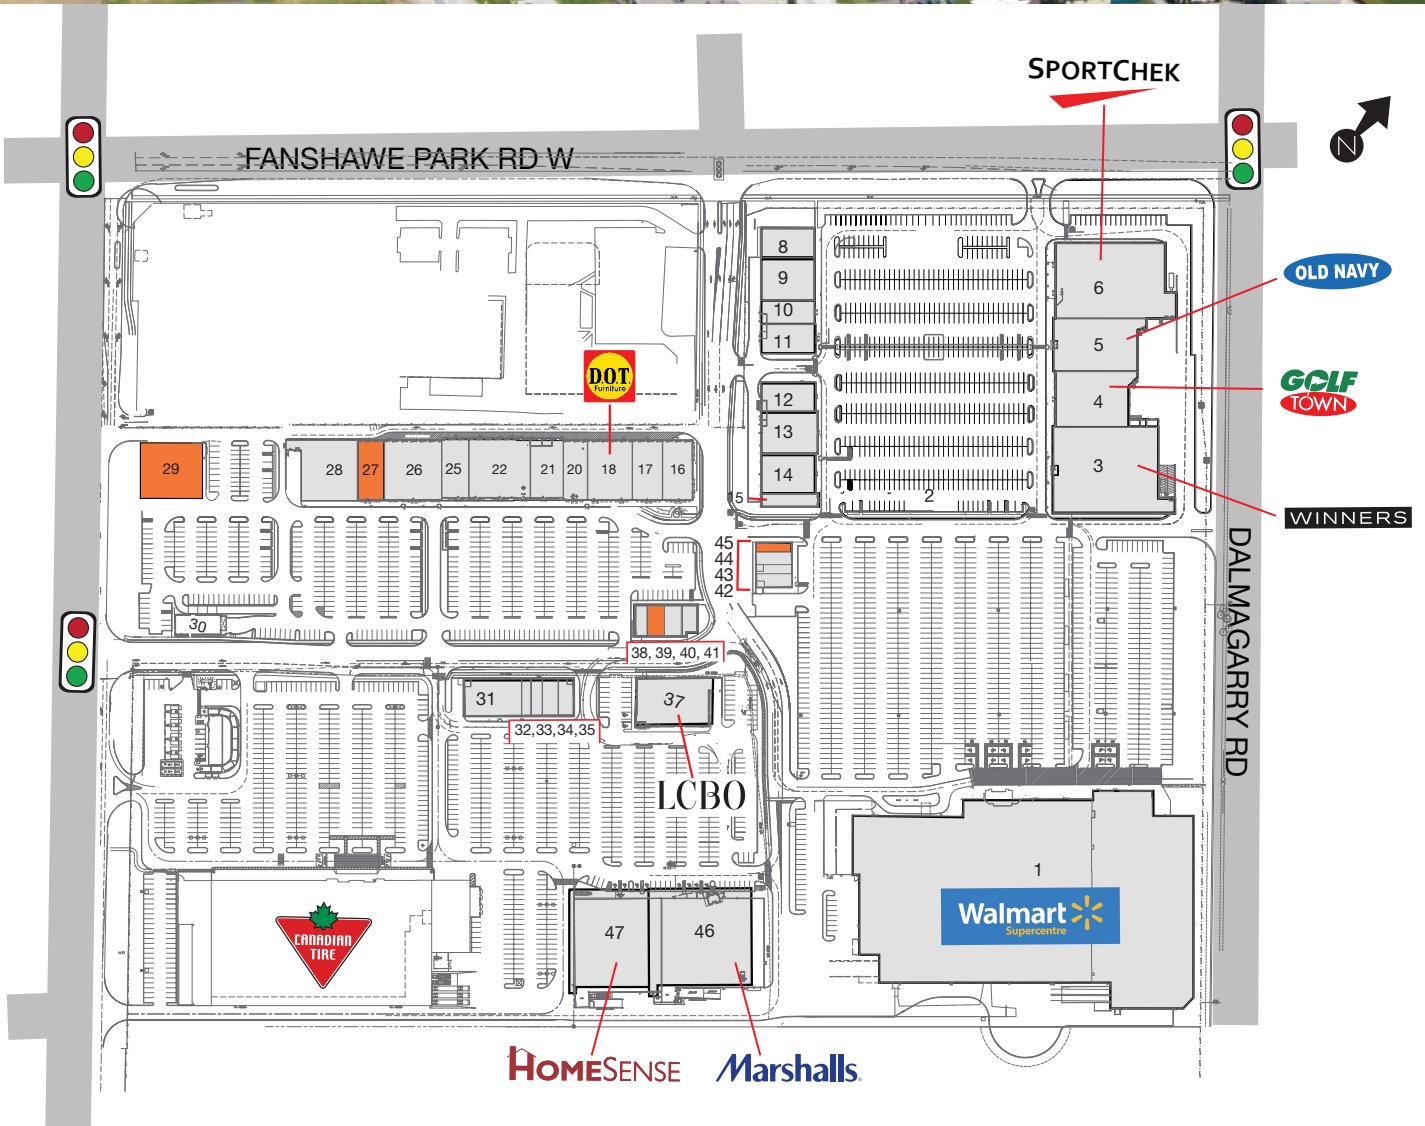

LONDON (N), ONTARIO — FANSHAWE PARK RD W & HYDE PARK RD
1280 FANSHAWE PARK ROAD W

600,000 SF CENTRE • 55 ACRES • 1,200,000 SF RETAIL NODE • PENGUIN PICK-UP ON SITE

- | | | | |
|------------------------|--------------------------|---------------------------|------------------------------|
| 1. Walmart Supercentre | 14. Carter's Osh Kosh | 28. Structurebe | 40. Quiznos |
| 3. Winners | 15. Payless ShoeSource | 29. New Build Opportunity | 41. Baskin Robbins |
| 4. Golf Town | 16. Bulk Barn | 30. Taco Bell/KFC | 42. Trade Secrets |
| 5. Old Navy | 17. Bombay | 31. Ren's Pets | 43. First Choice Haircutters |
| 6. SportChek | 18. Dot | 32. Model Nails | 44. EB Games |
| 8. Ricki's | 20. Justice for Girls | 33. Pita Pit | 45. Available (1,197 sf) |
| 9. La Vie en Rose | 21. Roots | 34. M&M Meats | 46. Marshalls |
| 10. Mr. Big & Tall | 22. Mark's | 35. Chic Hair Salon & Spa | 47. HomeSense |
| 11. Le Chateau | 25. Bowring | 37. LCBO | |
| 12. Reitmans | 26. Dollarama | 38. Sport Clips | |
| 13. Globo Shoes | 27. Available (4,544 sf) | 39. Available (2,341 sf) | |